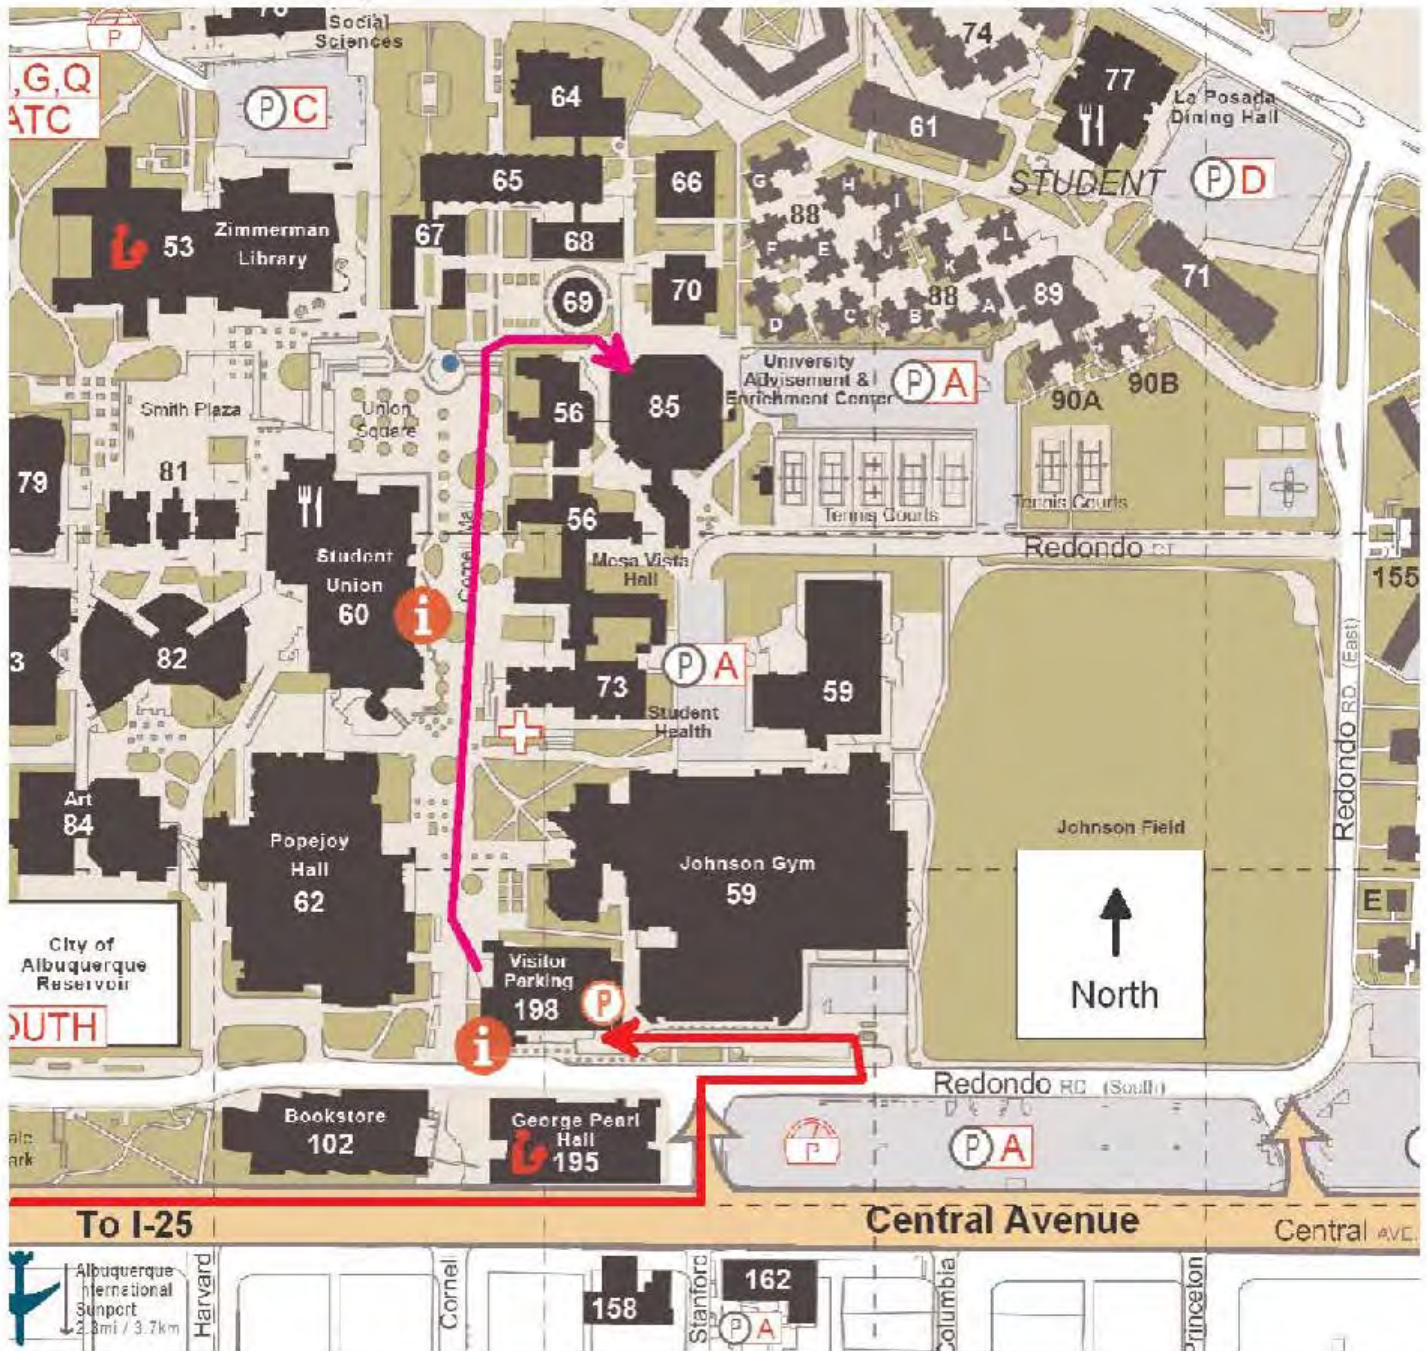

**Directions to the Graduate Studies Collaborative "The Den"**  
**University of New Mexico**  
B69 University Advisement and Enrichment Center (505) 277-3488

Red line shows route from I-25 east to UNM Campus. Enter campus at Stanford Drive. Make a jog to the right at Redondo Drive to enter visitor parking structure (Building 198).

Pink line shows foot route to Graduate Studies Collaborative "The Den" in Building 85, University Advisement and Enrichment Center. From the parking structure, walk north for the entire length of Cornell Mall, past a blue fountain and down steps. Turn right at the bottom of the steps and continue east to the lower entrance at the NW corner of the building. The Den is in room B69.